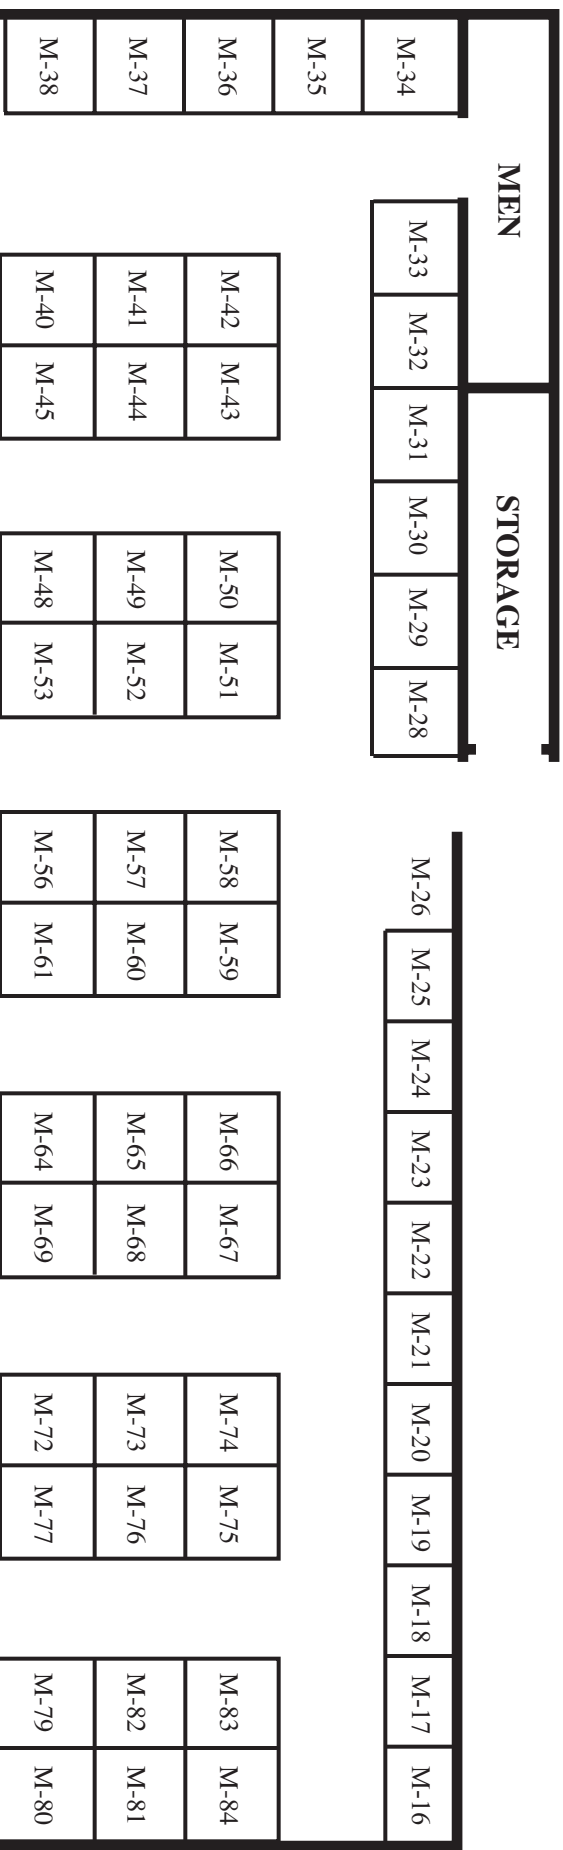

YUBA-SUTTER FAIRGROUNDS MAIN EXHIBIT HALL

ER EXIT

MEN

STORAGE

SOUTH
MAIN
ENTRANCE

ENT/EXIT

NO. EXIT

WOMEN